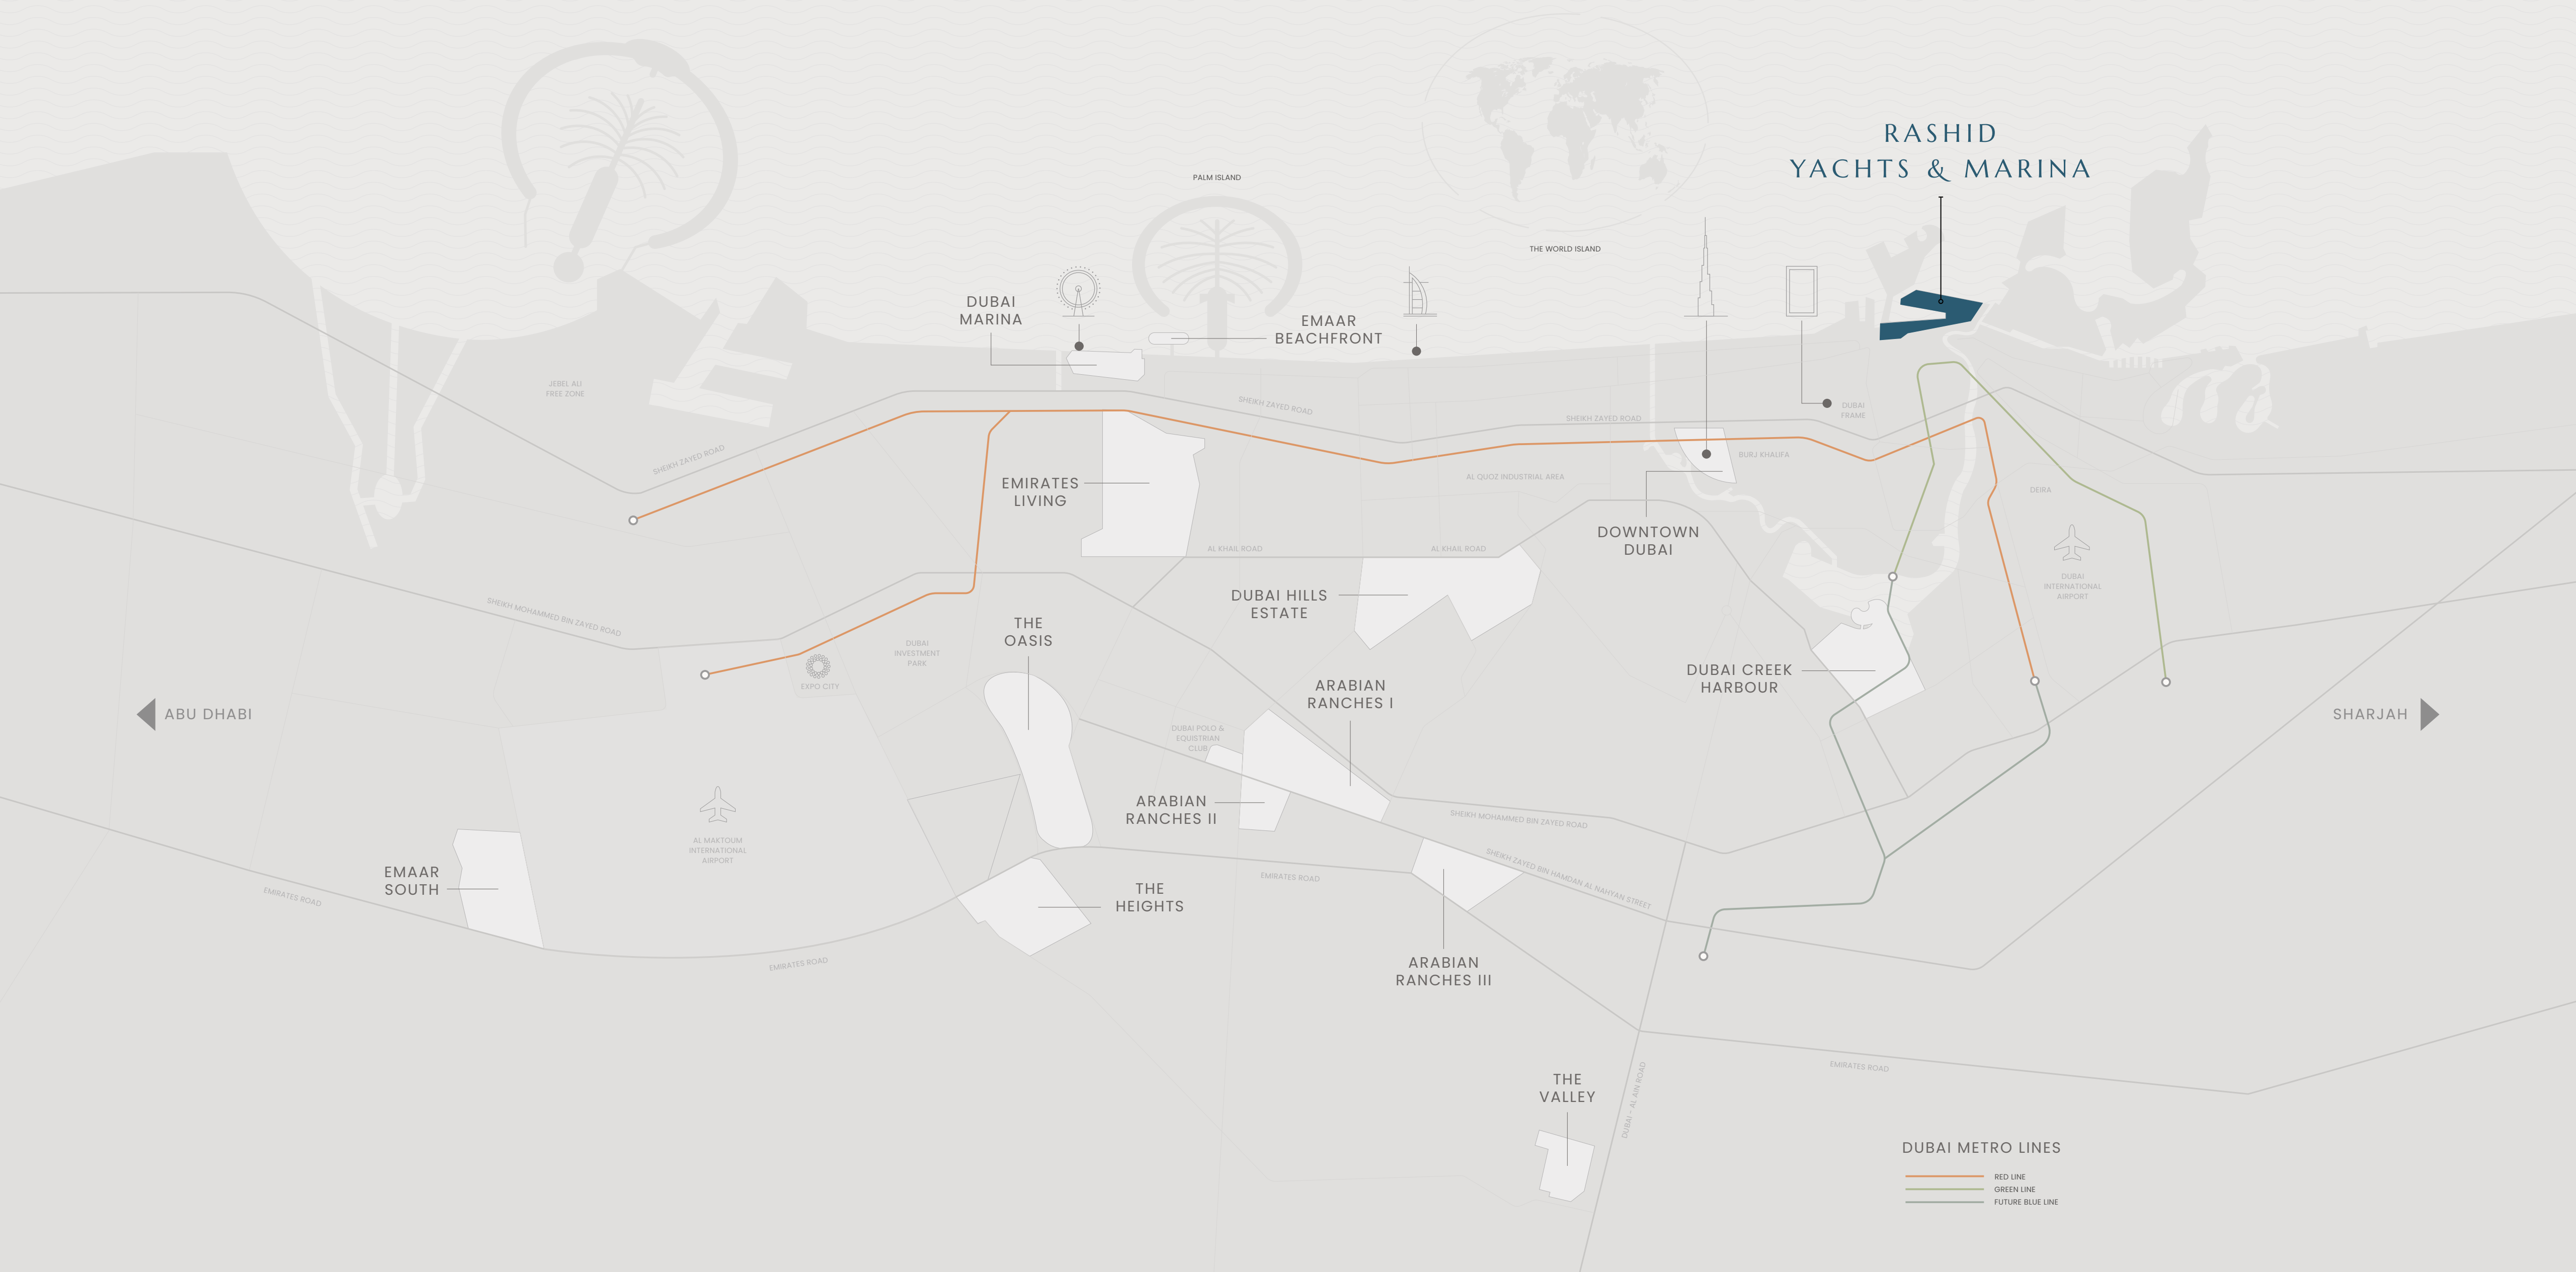

PORTO VIEW

RASHID YACHTS & MARINA

EMAAR

Where Elegance *Anchors*
in Dubai's Heart

Rashid *Yachts* and Marina

Rashid Yachts & Marina is the new global destination for discerning yacht owners to experience Dubai's buzzing scene in an elegant environment where beauty and luxury collide. Designed to encapsulate the ultimate modern waterfront architecture, it combines luxury residences and a full-service marina with an appealing mix of restaurants and shops, creating a unique definition of living at sea.

Generous Promenades

Qe2 Hotel

Signature Hotels

World-Class Superyacht Marina

Perfectly Connected

20 min from
Dubai Int'l Airport

22 min from
Downtown Dubai

22 min from
Al Sabkha Gold Souq

32 min from
Dubai Marina

RASHID YACHTS & MARINA

DUBAI METRO LINES
RED LINE
GREEN LINE
FUTURE BLUE LINE

Welcome to

PORTO VIEW

RASHID YACHTS & MARINA

Welcome to Porto View, a haven of elegance and tranquillity tucked within the idyllic Rashid Yachts & Marina. Here, life flows seamlessly between the sparkling marina and the azure waters beyond, creating a sanctuary where every moment feels like a breath of fresh air. Situated steps away from Dubai's historic district, this unique development serves as a nexus between the storied traditions of old Dubai and the boundless opportunities of the new.

Life in Full View
at the Waterfront

Just minutes from the heart of the city, this exclusive enclave offers residents a strategic position with easy access to both historical landmarks and modern amenities, fostering a sense of connection and vitality unlike any other.