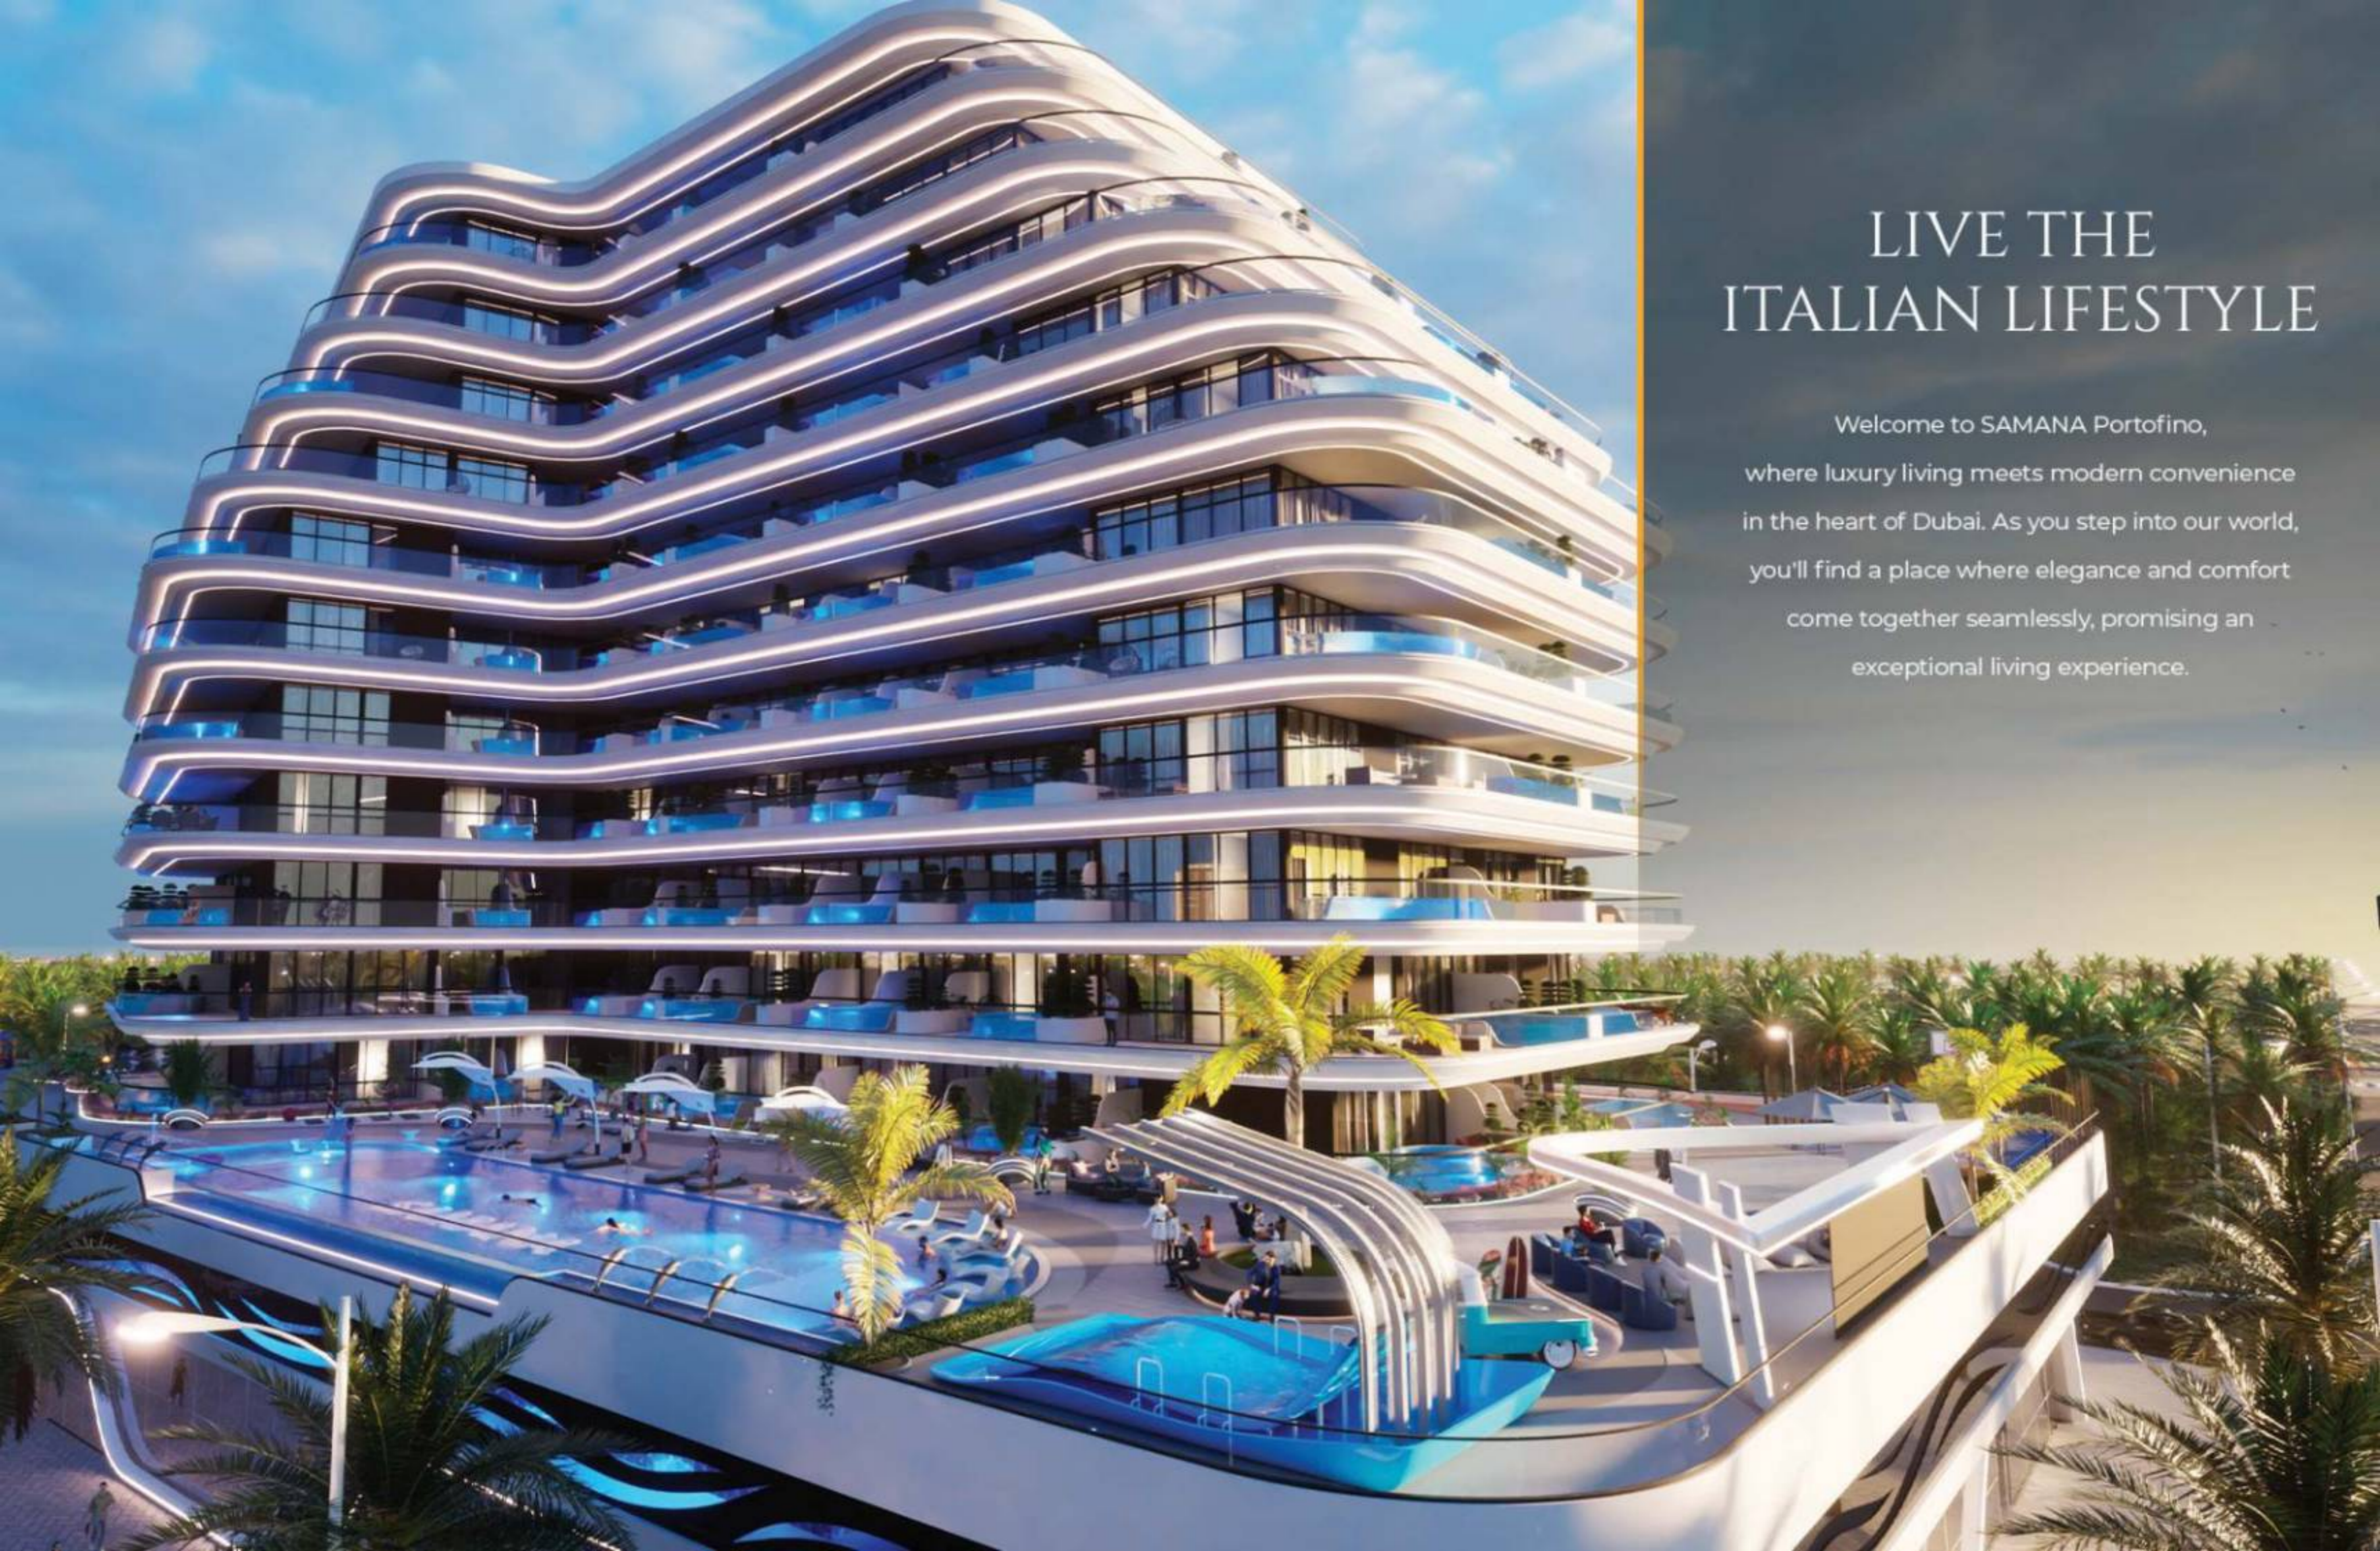

SAMANA
DEVELOPERS

Embrace the Timeless Charm

LIVE THE ITALIAN LIFESTYLE

Welcome to SAMANA Portofino,
where luxury living meets modern convenience
in the heart of Dubai. As you step into our world,
you'll find a place where elegance and comfort
come together seamlessly, promising an
exceptional living experience.

An aerial, top-down view of a modern residential building complex. The building features a series of curved, white balconies and railings that create a rhythmic pattern. A large, irregularly shaped swimming pool is situated in the foreground, with the name 'SAMANA' written in large, white, stylized letters on its surface. The pool area is surrounded by landscaped gardens with greenery and lounge furniture. Several people are visible walking on the balconies and around the pool area, adding a sense of scale and life to the scene. The overall aesthetic is clean, modern, and luxurious.

A MARVEL OF EXTRAORDINARY CHARM

SAMANA Portofino's stunning architecture is a testament to modern elegance. The exterior design combines sleek lines with natural elements, creating a visual masterpiece that stands out in the Dubai Production City skyline. With lush landscaped gardens and a serene pool area, every moment spent outdoors is a visual delight, offering a sense of calmness.

PROMISING MOMENTS OF SERENITY

A scenic view of Portofino, Italy, featuring colorful buildings, a harbor, and a stone archway in the foreground. The image captures the vibrant colors of the town's architecture, from bright yellows and oranges to deep reds and blues, set against a backdrop of lush green hills and a clear blue sky. In the foreground, a stone archway frames the view, and a potted plant with pink flowers sits on a stone ledge. The harbor is filled with small boats, and a table with a white tablecloth and chairs is set up on a stone-paved terrace overlooking the water.